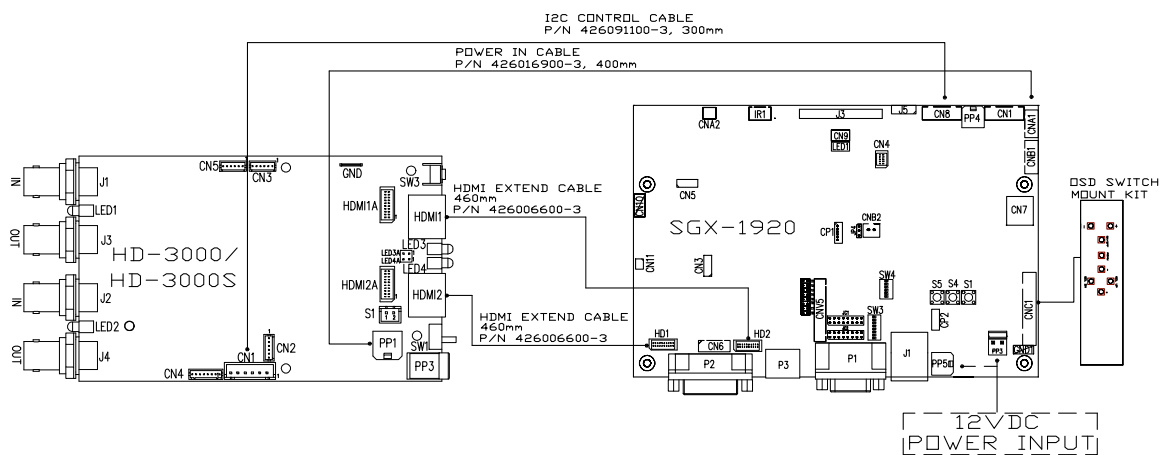

Application Note: System Connection for HD-3000/3000S & SGX-1920

Version: 1.01

Date: 14-February-2012

System connection for HD-3000/HD-3000S with SGX-1920:

For 12VDC power input connection:

<Method 1> :

Use HDMI extend cable P/N 426006600-3 connect between HDMI1 /HDMI2 on HD-3000/HD-3000S and HD1 / HD2 on SGX-1920.

KIT 70702-3 includes the following items :

Item	Part number	Description	Quantity
1	4160164XX-3	HD-3000S	1
2	426006600-3	HDMI Extend Cable, 460mm	1
3	426016900-3	Power In Cable, 400mm	1
4	426091100-3	I²C Control Cable, 300mm	1

KIT 7070x-3 includes the following items :

Item	Part number	Description	Quantity
1	4160160XX-3	HD-3000	1
2	426006600-3	HDMI Extend Cable, 460mm	2
3	426016900-3	Power In Cable, 400mm	1
4	426091100-3	I²C Control Cable, 300mm	1