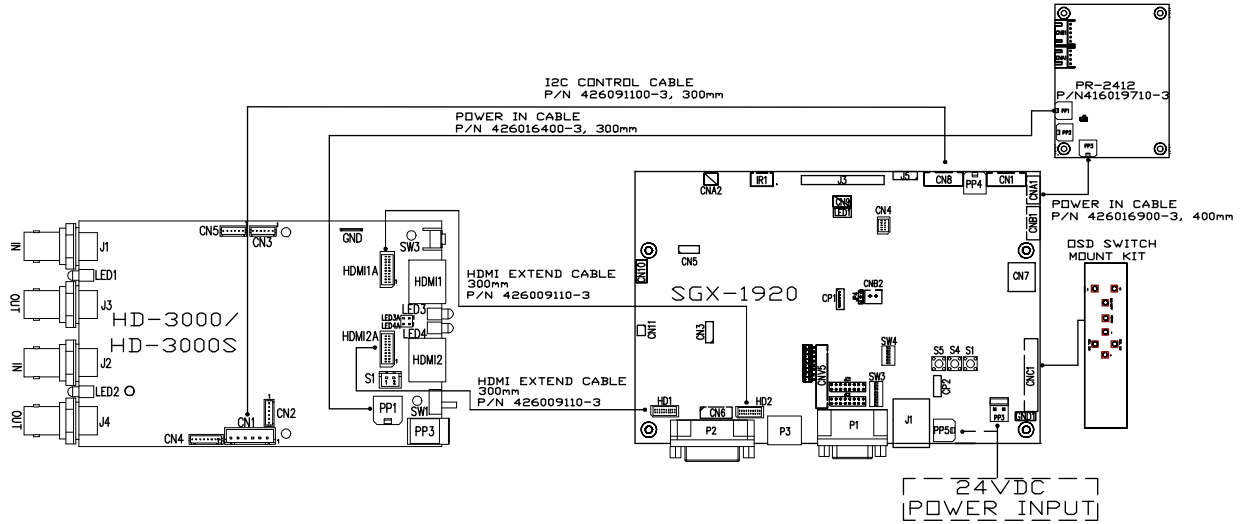

# Application Note: System Connection for HD-3000/3000S & SGX-1920

Version: 1.01

Date: 14-February-2012

## <Method 2> :

Use HDMI extend cable P/N 426009110-3 connect between HDMI1A /HDMI2A on HD-3000/HD-3000S and HD1 / HD2 on SGX-1920.

KIT 7070x-3 includes the following items :

Item	Part number	Description	Quantity
1	4160164XX-3	HD-3000S	1
2	416019710-3	Power Converter board, PR-2412	1
3	426009110-3	HDMI Extend Cable, 300mm	1
4	426016400-3	Power In Cable, 300mm	1
5	426016900-3	Power In Cable, 400mm	1
6	426091100-3	I <sup>2</sup> C Control Cable, 300mm	1