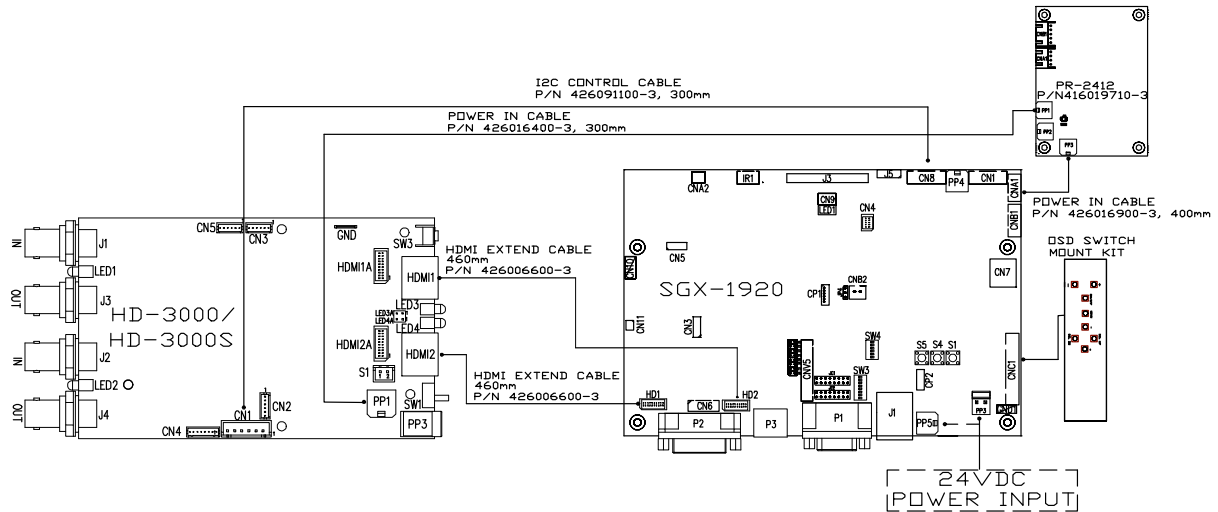

Application Note: System Connection for HD-3000/3000S & SGX-1920

Version: 1.01

Date: 14-February-2012

For 24VDC power input connection:

<Method 1> :

Use HDMI extend cable P/N 426006600-3 connect between HDMI1/HDMI2 on HD-3000/HD-3000S and HD1/HD2 on SGX-1920.

KIT 70703-3 includes the following items :

Item	Part number	Description	Quantity
1	4160164XX-3	HD-3000S	1
2	416019710-3	Power Converter board, PR-2412	1
3	426006600-3	HDMI Extend Cable, 460mm	1
4	426016400-3	Power In Cable, 300mm	1
5	426016900-3	Power In Cable, 400mm	1
6	426091100-3	I²C Control Cable, 300mm	1

KIT 7070x-3 includes the following items :

Item	Part number	Description	Quantity
1	4160160XX-3	HD-3000	1
2	416019710-3	Power Converter board, PR-2412	1
3	426006600-3	HDMI Extend Cable, 460mm	2
4	426016400-3	Power In Cable, 300mm	1
5	426016900-3	Power In Cable, 400mm	1
6	426091100-3	I²C Control Cable, 300mm	1