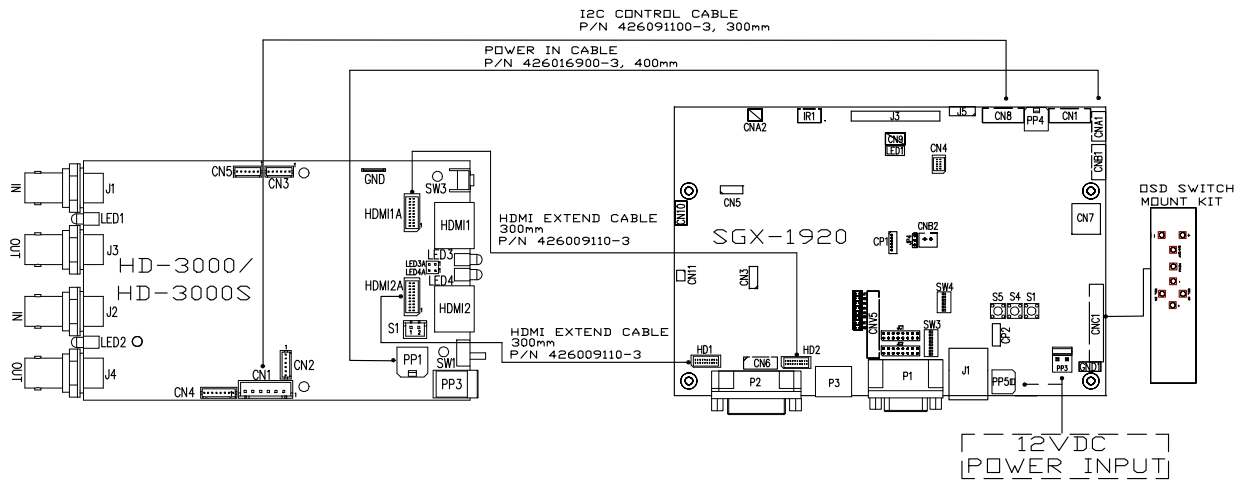

# Application Note: System Connection for HD-3000/3000S & SGX-1920

Version: 1.01

Date: 14-February-2012

## <Method 2> :

Use HDMI extend cable P/N 426009110-3 connect between HDMI1A /HDMI2A on HD-3000/HD-3000S and HD1 / HD2 on SGX-1920.

KIT 7070x-3 includes the following items :

Item	Part number	Description	Quantity
1	4160164XX-3	HD-3000S	1
2	426009110-3	HDMI Extend Cable, 300mm	1
3	426016900-3	Power In Cable, 400mm	1
4	426091100-3	I <sup>2</sup> C Control Cable, 300mm	1