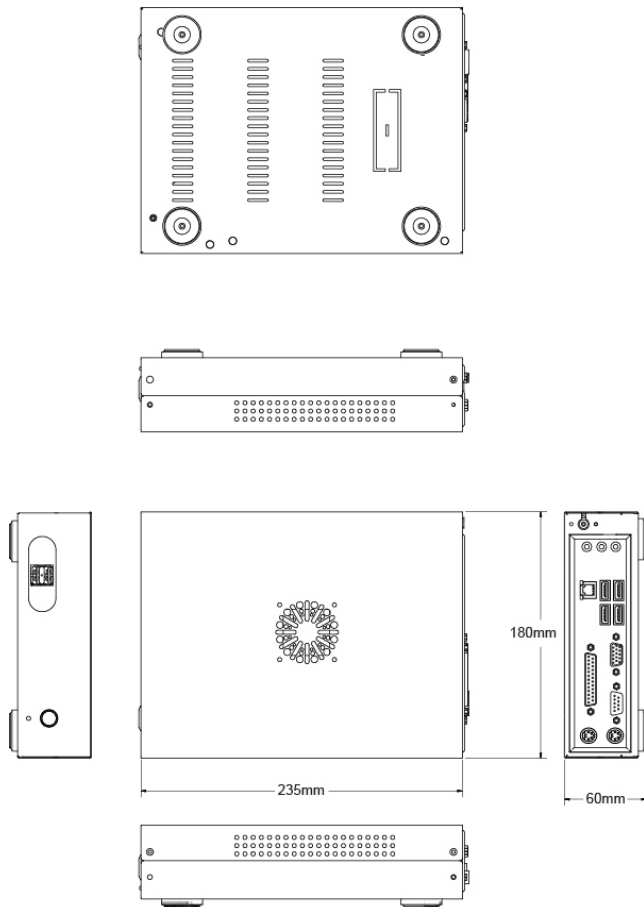

RS-232

720p

JPEG

MPEG-4

MPEG-2

MPEG-1

Ordering Information

Part No.	Model
586003000-3	ViewStream 400

Storage Capacity

120G SATA Hard drive

Video Output

VGA

Line Out

Stereo Phone jack

Playback Functions

Programmable playback : Loop, Auto and Program mode