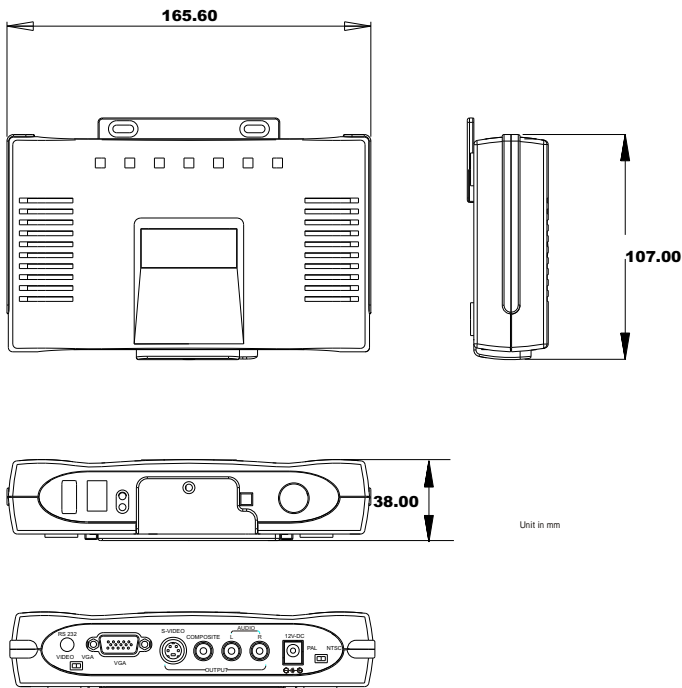

Data Logging :

Create a log file on the CF Card containing a cumulative log of events that lists the date, time and track that was played.

USB support :

A regular USB port is provided at the front panel for the content update without removing the CF card.

MPEG-4 support :

Support 2Mbit/s encoding bitrate at NTSC (720x480) and PAL (720x576) resolution.

Ordering Information

Part No.	Model
5871200-00	Basic

*Additional RS-232 extend cable is required

Digital View also offer a range of network enabled digital media players and Video Flyers working with the Internet based Remote Transfer content management system, see <http://www.digitalview.com> for more details.